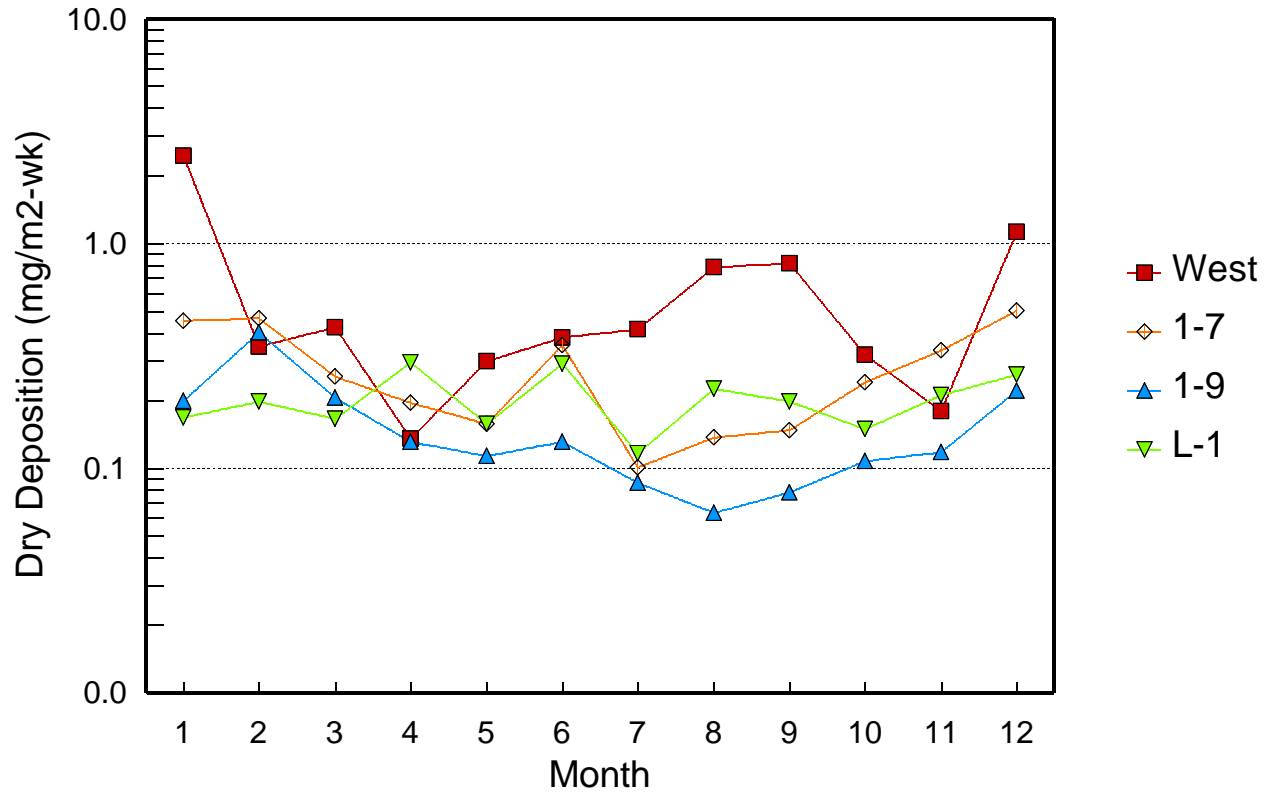

Seasonal Variations in Dry Deposition Rate Loxahatchee National Wildlife Refuge

Geometric Means, Adjusted for Contamination